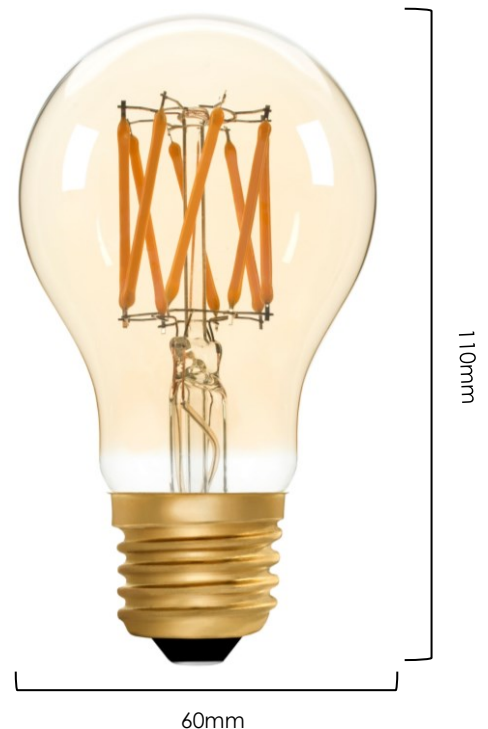

AMBER GLS A60

6W | 480 Lm | 2000K

Decorative, ultra dimmable LED filament light bulb with flicker-free technology and 30,000 hours lifetime. This lamp uses 6 watts of power to produce 480 lumens at a CRI of 95.

Item number: ZIK031/6W22E27A | ZIK031/6W22B22A

LAMP

Style	A60 GLS
Socket	E27, B22
Filaments	8 x 38mm
Dimmable	Yes, leading & trailing edge
LED Wattage	6w
Equivalent	40w
Lumen	480 lm
CCT	2000K
CRI	95
Glass finish	Amber
Warranty	3 years

PERFORMANCE

Lifetime	30,000 hours
Cycles on/off	100,000
Starting time	<0.2 sec
Voltage	220v-240v
Hz	50/60 Hz
In-rush protection	3000V
Power factor	>0.9
Operating temperature	-30°C to +40°C
Energy Efficiency	80 lm/W
Energy Class	G (G -> A scale)
Beam Angle	360°

DIMENSIONS

Lamp Weight	Up to 45g
Inner / Outer carton q'ty	10 / 100

NB! This light is for indoor use only and is not suitable for use in sealed fixtures, wet environments or for integral primary optics.