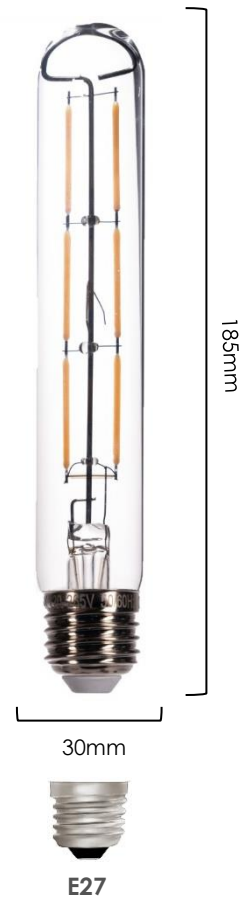

CLEAR TUBE T30 185MM

6W | 520 Lm | 2700K

Decorative, ultra dimmable LED filament light bulb with flicker-free technology and 30,000 hours lifetime. This lamp uses 6 watts of power to produce 520 lumens at a CRI of 90.

Item number: ZIKD062/6W27E27C

LAMP

Style	T30 Tube
Socket	E27
Filaments	6 x 38mm
Dimmable	Yes, leading & trailing edge
LED Wattage	6w
Equivalent	40w
Lumen	520 lm
CCT LED Chip	2700K
CRI	90
Glass finish	Clear
Warranty	3 years

PERFORMANCE

Lifetime	30,000 hours
Cycles on/off	100,000
Starting time	<0.2 sec
Voltage	220v-240v
Hz	50/60 Hz
In-rush protection	3000V
Power factor	>0.9
Operating temperature	-30°C to +40°C
Energy efficiency	86,7 lm/W
Energy Class	G (G -> A scale)
Beam Angle	360°

DIMENSIONS

Lamp Weight	Up to 45g
Inner / Outer carton q'ty	10 / 100

NB! This light is for indoor use only and is not suitable for use in sealed fixtures, wet environments or for integral primary optics.