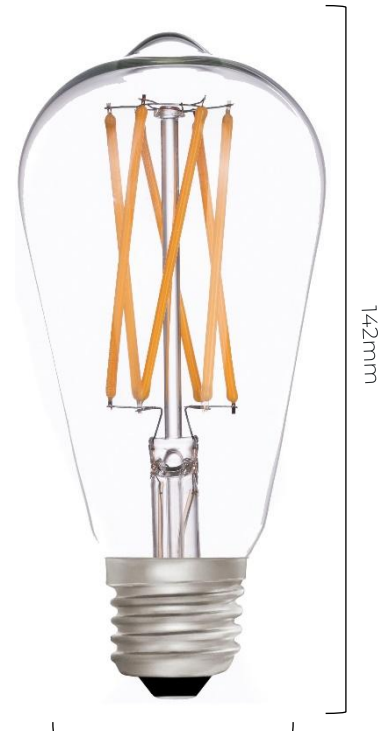

CLEAR SQUIRREL CAGE ST64

6W | 550 Lm | 2700K

ZICO[®]
LIGHTING
WORLDWIDE

Decorative, ultra dimmable LED filament light bulb with flicker-free technology and 25,000 hours lifetime. This lamp uses 6 watts of power to produce 550 lumens at a CRI 95.

Item number: ZL-ST64/6W27E27C

LAMP

Style	ST64 Squirrel Cage
Socket	E27
Filaments	6 x 68mm
LED Wattage / Equivalent	LED 6w / 45W
Lumen	550 Lm
CCT	2700K
CRI	95
Glass finish	Clear
Warranty	3 years
IP rating	IP40

DIMMING

Dimmable	0 – 100%, leading & trailing edge
Recommended dimmer	Zico Lighting Dimming & Controls

Also compatible with products from Mode, Lutron, Rako, Varilight and Casambi. For a full list please see website

DIMENSIONS

Lamp Weight	Up to 55g
Inner / Outer Carton q'ty	10 / 100

64mm

E27

***NB!** Our LED lamps are suitable for indoor use and may be used outdoors in an appropriately IP-rated lighting fixture. Extra care should be taken when installing any mains lamp into a light fixture in a wet area, such as sauna, pool area or a bathroom. Please seek professional advice.*